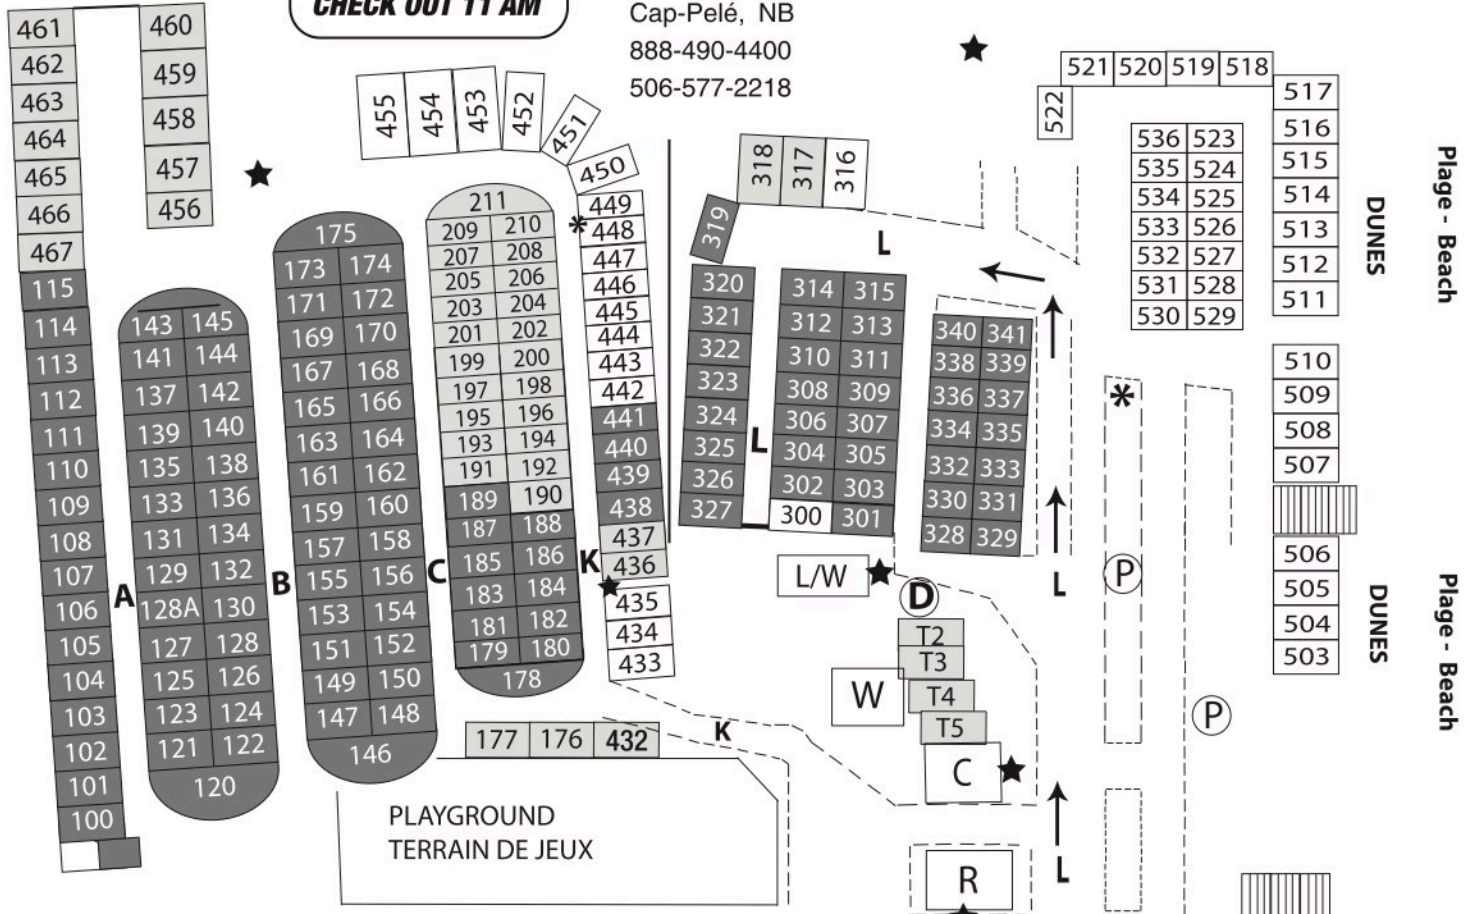

Numero securite nuit:  
506 866-9320

**CHECK IN 1 PM**  
**CHECK OUT 11 AM**

**SANDY BEACH TENTING & TRAILER PARK**

Cap-Pelé, NB  
888-490-4400  
506-577-2218

Security number night:  
506 866-9320

Entrée  
Entrance → Office

■ = FULL  
■ = WE  
□ = NS

**LEGEND/LEGENDE**

- S** Shelter - Abri
- C** Canteen - Cantine
- Access - accès
- D** Dumping Station - Egouts
- L** Laundromat - Buanderie
- P** Parking - Stationnement
- R** Recreational Hall  
Salle de récréation
- W** Washrooms/ Showers  
Toilettes/ Douches
- ★ Garbage Bins - Poubelles
- \* Water Taps - Eau Potable